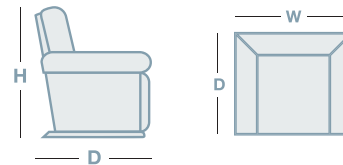

FINN

OVERVIEW

The Finn Nordic Recliner has comfort and functionality with a style that will suit any home, plus ergonomically designed for full-body support. The dynamic lumbar support system automatically adjusts as you recline, allowing you to sink deeper into the chair. The Mega Nordic Recliner is sure to please - made for reading, relaxing, or watching TV. Available in two sizes, standard and large.

FEATURES

- Available in leather
- Available in 2 sizes - standard and large
- Available in power and manual version
- Battery power back-up
- Glider function

HOW TO MEASURE

IN THE RANGE

		W	D	H
	Standard Recliner	770mm	920mm	1000mm
	Standard Power Recliner	770mm	920mm	1000mm
	Large Recliner	830mm	960mm	1020mm
	Large Power Recliner	830mm	960mm	1020mm