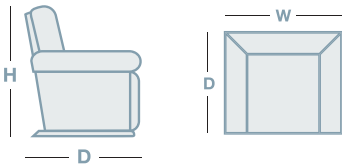

## OVERVIEW

With its sleek, contemporary design, the Oslo range is a stylish option for the home. Whether you're looking for a recliner, or a lift chair to provide extra mobility assistance, the Oslo range has options to suit. The Oslo is available with five different levels of functionality (ranging from basic, to luxury), each with a standard, or large size options. So there is something for everybody!

## HOW TO MEASURE

### IN THE RANGE

		W	D	H
	Standard Power Recliner	770mm	920mm	1000mm
	Large Power Recliner	830mm	960mm	1020mm
	Standard Power Plus Recliner	770mm	920mm	1000mm
	Large Power Plus Recliner	830mm	960mm	1020mm
	Standard Power Lift Chair	770mm	920mm	1000mm
	Large Power Lift Chair	830mm	960mm	1020mm
	Standard Power Luxury Lift Chair	770mm	920mm	1000mm
	Large Power Luxury Lift Chair	830mm	960mm	1020mm
	Standard Power Plus Lift Chair	770mm	920mm	1000mm
	Large Power Plus Lift Chair	830mm	960mm	1020mm