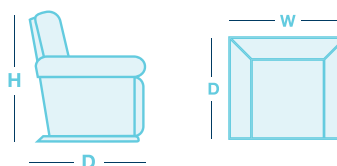

Monroe

OVERVIEW

Get powered up with the Monroe! This modern mid-century sofa range has the power to put your feet up and recline at the touch of a button. The USB ports allows you to sit back and relax whilst you charge your phone. This model features uniquely splayed arms, which are mirrored by the splayed angle of the matte black metal legs and a high back to provide full back and shoulder support - this is comfort, function and style at its best. Make it yours with your choice of fabric and leathers.

FEATURES & OPTIONS

- Power adjustable headrest.
- High back- great for taller or broader person.
- Built in USB ports mean you'll always be connected to your phone.
- Generous seat width.
- Both end seats power recline for individual relaxation.

HOW TO MEASURE

IN THE RANGE

| | W | D | H |
|--|--------|-------|-------|
|  Power Recliner | 940mm | 890mm | 980mm |
|  Twin Power Reclining 2.5 Seater | 1500mm | 890mm | 980mm |
|  Twin Power Reclining 3 Seater | 2080mm | 890mm | 980mm |