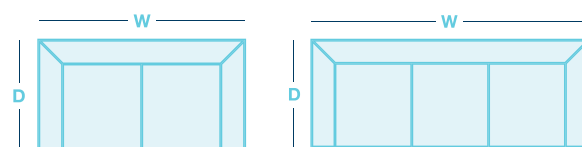

Monroe

OVERVIEW

Get powered up with the Monroe! This modern mid-century sofa range has the power to put your feet up and recline at the touch of a button. The USB ports allows you to sit back and relax whilst you charge your phone. This model features uniquely splayed arms, which are mirrored by the splayed angle of the matte black metal legs and a high back to provide full back and shoulder support - this is comfort, function and style at its best. Make it yours with your choice of fabric and leathers.

FEATURES & OPTIONS

- Power adjustable headrest.
- High back- great for taller or broader person.
- Built in USB ports mean you'll always be connected to your phone.
- Generous seat width.
- Both end seats power recline for individual relaxation.

HOW TO MEASURE

IN THE RANGE

| | W | D | H |
|--|--------|-------|-------|
|  Power Recliner | 940mm | 890mm | 980mm |
|  Twin Power Reclining 2.5 Seater | 1500mm | 890mm | 980mm |
|  Twin Power Reclining 3 Seater | 2080mm | 890mm | 980mm |