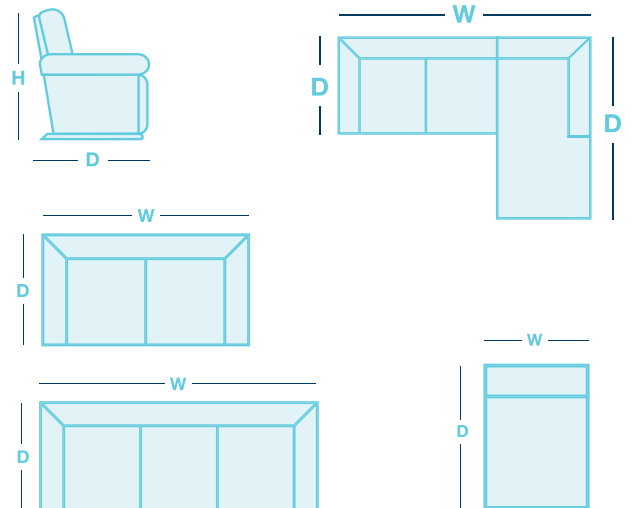

Available as an individual 2.5 and 3 Seater or a 3 Seater Chaise. Even available as a sofa bed with a queen-size mattress.
 - Compact seating solutions, perfect for smaller living spaces.

FEATURES & OPTIONS

- Slope arm detailing.
- Comes with 2 side cushions.
- Loose reversible back cushions.
- Back cushion shaped to complement contour of seat.

HOW TO MEASURE

IN THE RANGE

		W	D	H
	2.5 Seater	1650mm	960mm	890mm
	3 Seater	2030mm	960mm	890mm
	3 Seater 1 Arm LHF/RHF	1805mm	960mm	890mm
	Chaise LHF/RHF	955mm	1650mm	890mm

	Sofa Bed	2030mm	960mm	890mm
	Queen Size Mattress Dimension	1520mm	1820mm	120mm

*Please note: variations in dimensions and appearance can occur due to construction differences in upholstery covering (fabric & leather). Measurements should be used as a guide only. For current covering options please contact your local retailer. Icons above are for demonstration purposes and are not a replica of the actual product.