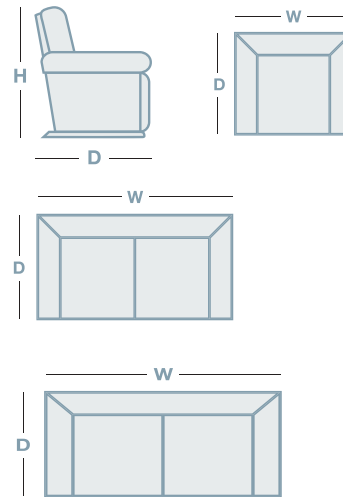

FEATURES & OPTIONS

- Available in fabric and leather

IN THE RANGE

	W	D	H
 Euro Armchair	1092mm	970mm	850mm
 Euro Ottoman	740mm	560mm	430mm
 Euro 2.5 Seater	1750mm	970mm	850mm
 Euro 3 Seater	2310mm	970mm	850mm
Euro Modular			850mm

HOW TO MEASURE

CORNER MODULAR

CONNECT WITH US

www.la-z-boy.co.nz • www.la-z-boy.com.au

LA Z BOY
FURNITURE GALLERY®

Live life Comfortably.®

Coverings: Product image may depict coverings that are no longer available or differ from actual color. For current covering options please contact your local retailer.

Dimensions: Please note that variations in dimensions and appearance can occur. Construction differences in upholstery covering (fabric and leather) can cause variances in dimensions. All dimensions are shown in millimeters. Measurements quoted are a guide only. Please confirm details with your local retailer before ordering.