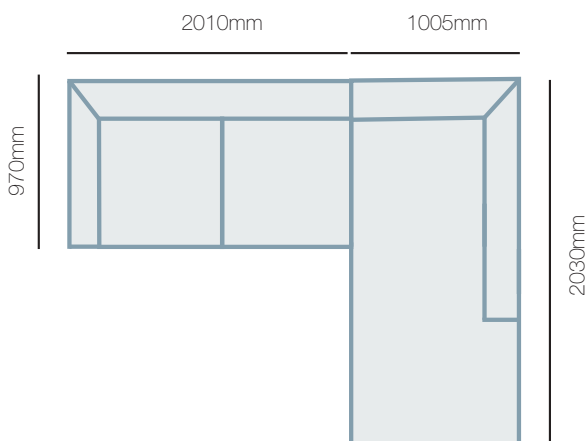

CORNER MODULAR

CONNECT WITH US

www.la-z-boy.co.nz • www.la-z-boy.com.au

LA Z BOY
FURNITURE GALLERY®

Live life Comfortably.®

Coverings: Product image may depict coverings that are no longer available or differ from actual color. For current covering options please contact your local retailer.

Dimensions: Please note that variations in dimensions and appearance can occur. Construction differences in upholstery covering (fabric and leather) can cause variances in dimensions. All dimensions are shown in millimeters. Measurements quoted are a guide only. Please confirm details with your local retailer before ordering.