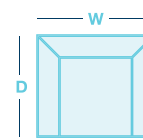

1220mm

890mm

Chaise
LHF/RHF

930mm

2095mm

890mm

3 Seater w/
LHF/RHF
Corner Chaise

3080mm

2095mm

890mm

3 Seater

2310mm

980mm

890mm

3 Seater
LHF/RHF

2150mm

980mm

890mm

HOW TO MEASURE

*Please note: variations in dimensions and appearance can occur due to construction differences in upholstery covering (fabric & leather). Measurements should be used as a guide only. For current covering options please contact your local retailer. Icons above are for demonstration purposes and are not a replica of the actual product.