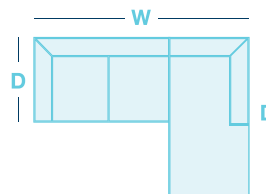

1220mm

890mm

Chaise
LHF/RHF

930mm

2095mm

890mm

3 Seater w/
LHF/RHF
Corner Chaise

3080mm

2095mm

890mm

3 Seater

2310mm

980mm

890mm

3 Seater
LHF/RHF

2150mm

980mm

890mm

HOW TO MEASURE

*Please note: variations in dimensions and appearance can occur due to construction differences in upholstery covering (fabric & leather). Measurements should be used as a guide only. For current covering options please contact your local retailer. Icons above are for demonstration purposes and are not a replica of the actual product.