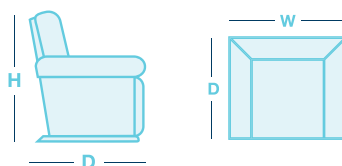

## IN THE RANGE

	W	D	H
 Power Recliner	1000mm	1010mm	1010mm
 Twin Power Reclining 2 Seater	1580mm	1010mm	1010mm
 Twin Power Reclining 3 Seater	2140mm	1010mm	1010mm

**\*Please note:** variations in dimensions and appearance can occur due to construction differences in upholstery covering (fabric & leather). Measurements should be used as a guide only. For current covering options please contact your local retailer. Icons above are for demonstration purposes and are not a replica of the actual product.