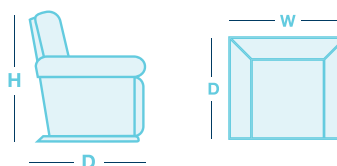

## OVERVIEW

The Dover features soft gentle curves and a 360 degree swivel base bringing cool, casual comfort to any living space.

## FEATURES & OPTIONS

- 360 degree swivel.
- Removable seat cushion for effortless plumping and easy cleaning underneath.
- Soft gentle curves.
- Customise in your choice of fabric or leather.

## HOW TO MEASURE