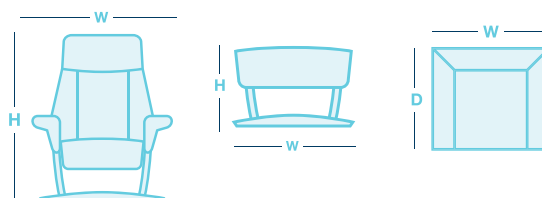

Royal

OVERVIEW

The contemporary Royal recliner allows you to relax in style, with a 360 degree swivel plus a manual adjustable headrest. Customised comfort at it's best. Plus put your feet up with the freestanding footstool. Available in three base colours and two recliner sizes - standard and large. Offered in both fabric and leather.

FEATURES & OPTIONS

- 360-Degree Swivel - effortlessly rotate the chair while the base stays stationary.

HOW TO MEASURE

IN THE RANGE

		W	D	H
	Recliner + Footstool	770mm	840mm	1000mm
	Large Recliner + Footstool	820mm	850mm	1030mm
	Footstool	510mm	490mm	430mm