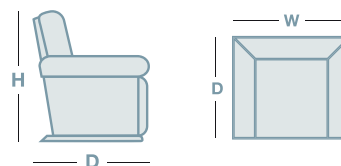

CONNECT WITH US

www.la-z-boy.co.nz • www.la-z-boy.com.au

L A Z B O Y®

Coverings: Product image may depict coverings that are no longer available or differ from actual color. For current covering options please contact your local retailer.

Dimensions: Please note that variations in dimensions and appearance can occur. Construction differences in upholstery covering (fabric and leather) can cause variances in dimensions. All dimensions are shown in millimeters. Measurements quoted are a guide only. Please confirm details with your local retailer before ordering.

Product illustrations: The product images shown are for illustration purposes only and may not be an exact representation of the product. Please confirm details with your local retailer before ordering.