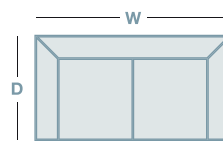

CONNECT WITH US

www.la-z-boy.co.nz • www.la-z-boy.com.au

L A Z B O Y®

Coverings: Product image may depict coverings that are no longer available or differ from actual color. For current covering options please contact your local retailer.

Dimensions: Please note that variations in dimensions and appearance can occur. Construction differences in upholstery covering (fabric and leather) can cause variances in dimensions. All dimensions are shown in millimeters. Measurements quoted are a guide only. Please confirm details with your local retailer before ordering.

Product illustrations: The product images shown are for illustration purposes only and may not be an exact representation of the product. Please confirm details with your local retailer before ordering.