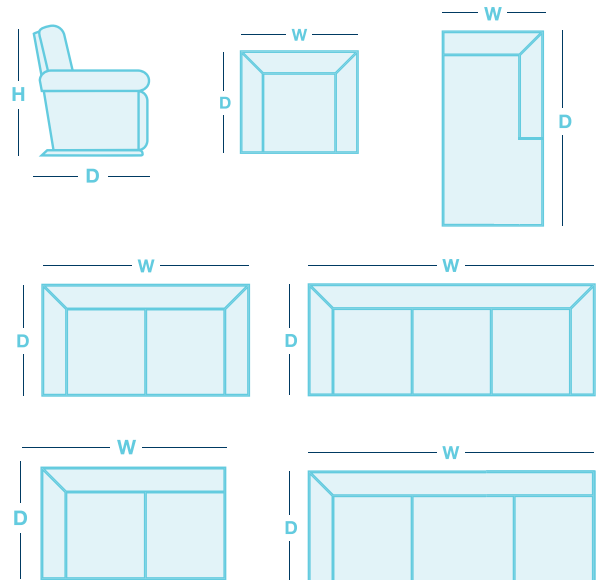

Colorado

OVERVIEW

Check out our popular Colorado Range! With its sloped arms and sleek legs, this collection boasts a modern flair. Choose between stylish stationary options or innovative powered models to fit your preference. With the powered models, you can effortlessly adjust the back and leg rest at the touch of a button.

FEATURES & OPTIONS

- Power adjustable headrest.
- Power Reclining 3 Seater: Dual power reclining end seats that move at the touch of a button. Middle seat does not move.
- Home button.
- USB port - phone only.
- Static 2.5 seater, 3 seater, armchair and modular.

HOW TO MEASURE

IN THE RANGE

	W	D	H
 Armchair / Power Recliner	965mm	1015mm	990mm
 Static / Twin Power Reclining 2.5 Seater	1525mm	1015mm	990mm
 Static / Twin Power Reclining 3 Seater	2090mm	1015mm	990mm
 2.5 Seater LHF/RHF 1 Arm + Power	1320mm	1015mm	990mm
 3 Seater LHF/RHF 1 Arm + Power	1880mm	1015mm	990mm
 Chaise LHF/RHF	1015mm	2050mm	990mm