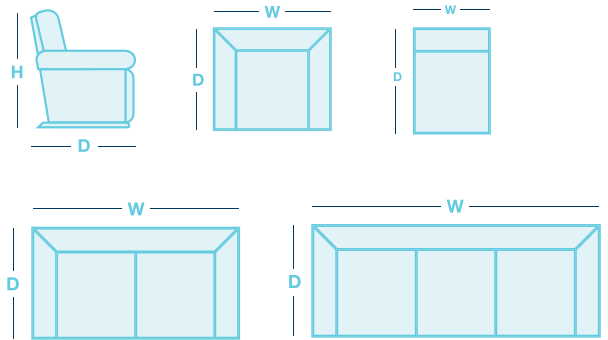

Ryan

OVERVIEW

Experience true control at your fingertips. Effortlessly adjust the recline and raise the leg rest with the side-mounted control panel. Featuring power headrests and lay-flat support, the Ryan offers the pinnacle of personalized comfort. Its sleek design, trendy styling, and meticulous craftsmanship make it truly one-of-a-kind. Don't just take our word for it—visit us in-store and try it yourself today.

FEATURES & OPTIONS

- Tailored neck and head support.
- Ultimate relaxation with lay-flat power recline.
- Integrated armrest power control buttons.
- USB and USB-C ports for convenient device charging.

HOW TO MEASURE

IN THE RANGE

	W	D	H
 Power Recliner	825mm	1015mm	1090mm
 2.5 Seater Twin Power Recliner	1385mm	1015mm	1090mm
 3 Seater Twin Power Recliner	1945mm	1015mm	1090mm
 1 Seater Power Recliner LHF/RHF	720mm	1015mm	1090mm
 Armless Chair	585mm	1015mm	1090mm
 Armless Power Recliner	585mm	1015mm	1090mm