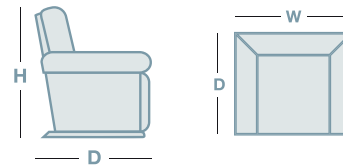

HOW TO MEASURE