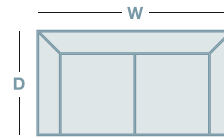

HOW TO MEASURE