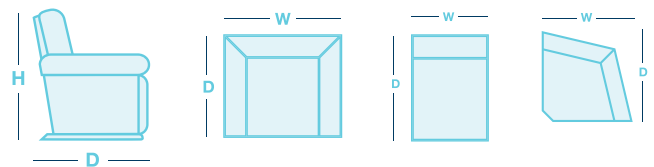

United

OVERVIEW

The United offers more than just reclining—it lets you lay flat, charge your devices, and adjust the headrest and lumbar support for personalized comfort. Enjoy full-body relaxation with the touch of a button. A modular option is also available—visit us in-store for details.

FEATURES & OPTIONS

- Independent Adjustable Power Headrest for tailored neck and head support.
- Lay-Flat Power Recline for complete relaxation.
- Built-in USB and USB-C Ports on each power switch for charging devices.
- Customize in your choice of premium fabric or leather.

HOW TO MEASURE

IN THE RANGE

	W	D	H
 Power Recliner w/ power lumbar	965mm	1080mm	1070mm
 Twin Power Reclining 2.5 Seater w/ power lumbar & pwr headrest	1575mm	1080mm	1070mm
 Twin Power Reclining 3 Seater w/ power lumbar & power headrest	2100mm	1080mm	1070mm
 Armless Power Recliner w/ power headrest	585mm	1080mm	1070mm
 Armless Chair	560mm	1080mm	1070mm
 1 Seater Power Recliner LHF/RHF w/ power headrest	815mm	1080mm	1070mm
 2 Seater Power Recliner LHF/RHF w/ power headrest	1375mm	1080mm	1070mm
 Console	350mm	1080mm	1070mm
 Corner	1675mm	1080mm	1070mm