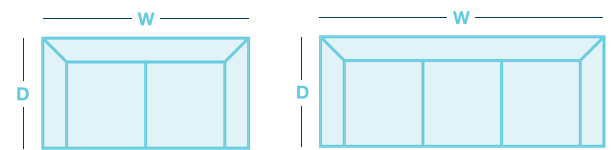

United

OVERVIEW

The United offers more than just reclining—it lets you lay flat, charge your devices, and adjust the headrest and lumbar support for personalized comfort. Enjoy full-body relaxation with the touch of a button. A modular option is also available—visit us in-store for details.

FEATURES & OPTIONS

- Independent Adjustable Power Headrest for tailored neck and head support.
- Lay-Flat Power Recline for complete relaxation.
- Built-in USB and USB-C Ports on each power switch for charging devices.
- Customize in your choice of premium fabric or leather.

HOW TO MEASURE

IN THE RANGE

	W	D	H
 Power Recliner w/ power lumbar	965mm	1080mm	1070mm
 Twin Power Reclining 2.5 Seater w/ power lumbar & pwr headrest	1575mm	1080mm	1070mm
 Twin Power Reclining 3 Seater w/ power lumbar & power headrest	2100mm	1080mm	1070mm
 Armless Power Recliner w/ power headrest	585mm	1080mm	1070mm
 Armless Chair	560mm	1080mm	1070mm
 1 Seater Power Recliner LHF/RHF w/ power headrest	815mm	1080mm	1070mm
 2 Seater Power Recliner LHF/RHF w/ power headrest	1375mm	1080mm	1070mm
 Console	350mm	1080mm	1070mm
 Corner	1675mm	1080mm	1070mm