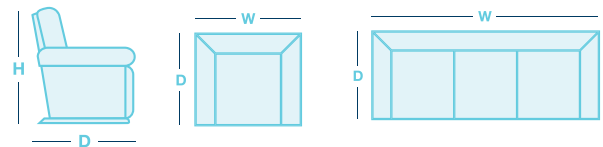

HOW TO MEASURE

*Please note: variations in dimensions and appearance can occur due to construction differences in upholstery covering (fabric & leather). Measurements should be used as a guide only. For current covering options please contact your local retailer. Icons above are for demonstration purposes and are not a replica of the actual product.

la-z-boy.com.au

LONG live THE Lazy™

LA Z BOY®