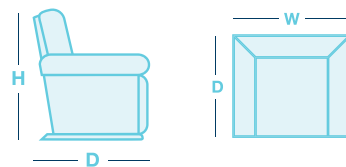

## IN THE RANGE

		W	D	H
	Rocker Recliner Power XR/XR+	890mm	1040mm	1090mm
	Large Rocker Recliner Power XR/XR+	930mm	980mm	1140mm
	XL Rocker Recliner Power XR/XR+	940mm	1090mm	1180mm
	2 Seater	1410mm	990mm	1120mm
	3 Seater	1920mm	990mm	1120mm
	Twin Reclining 2 Seater	1520mm	990mm	1120mm
	Twin Reclining 3 Seater	2080mm	990mm	1120mm
	Glideaway Recliner	890mm	1040mm	1090mm